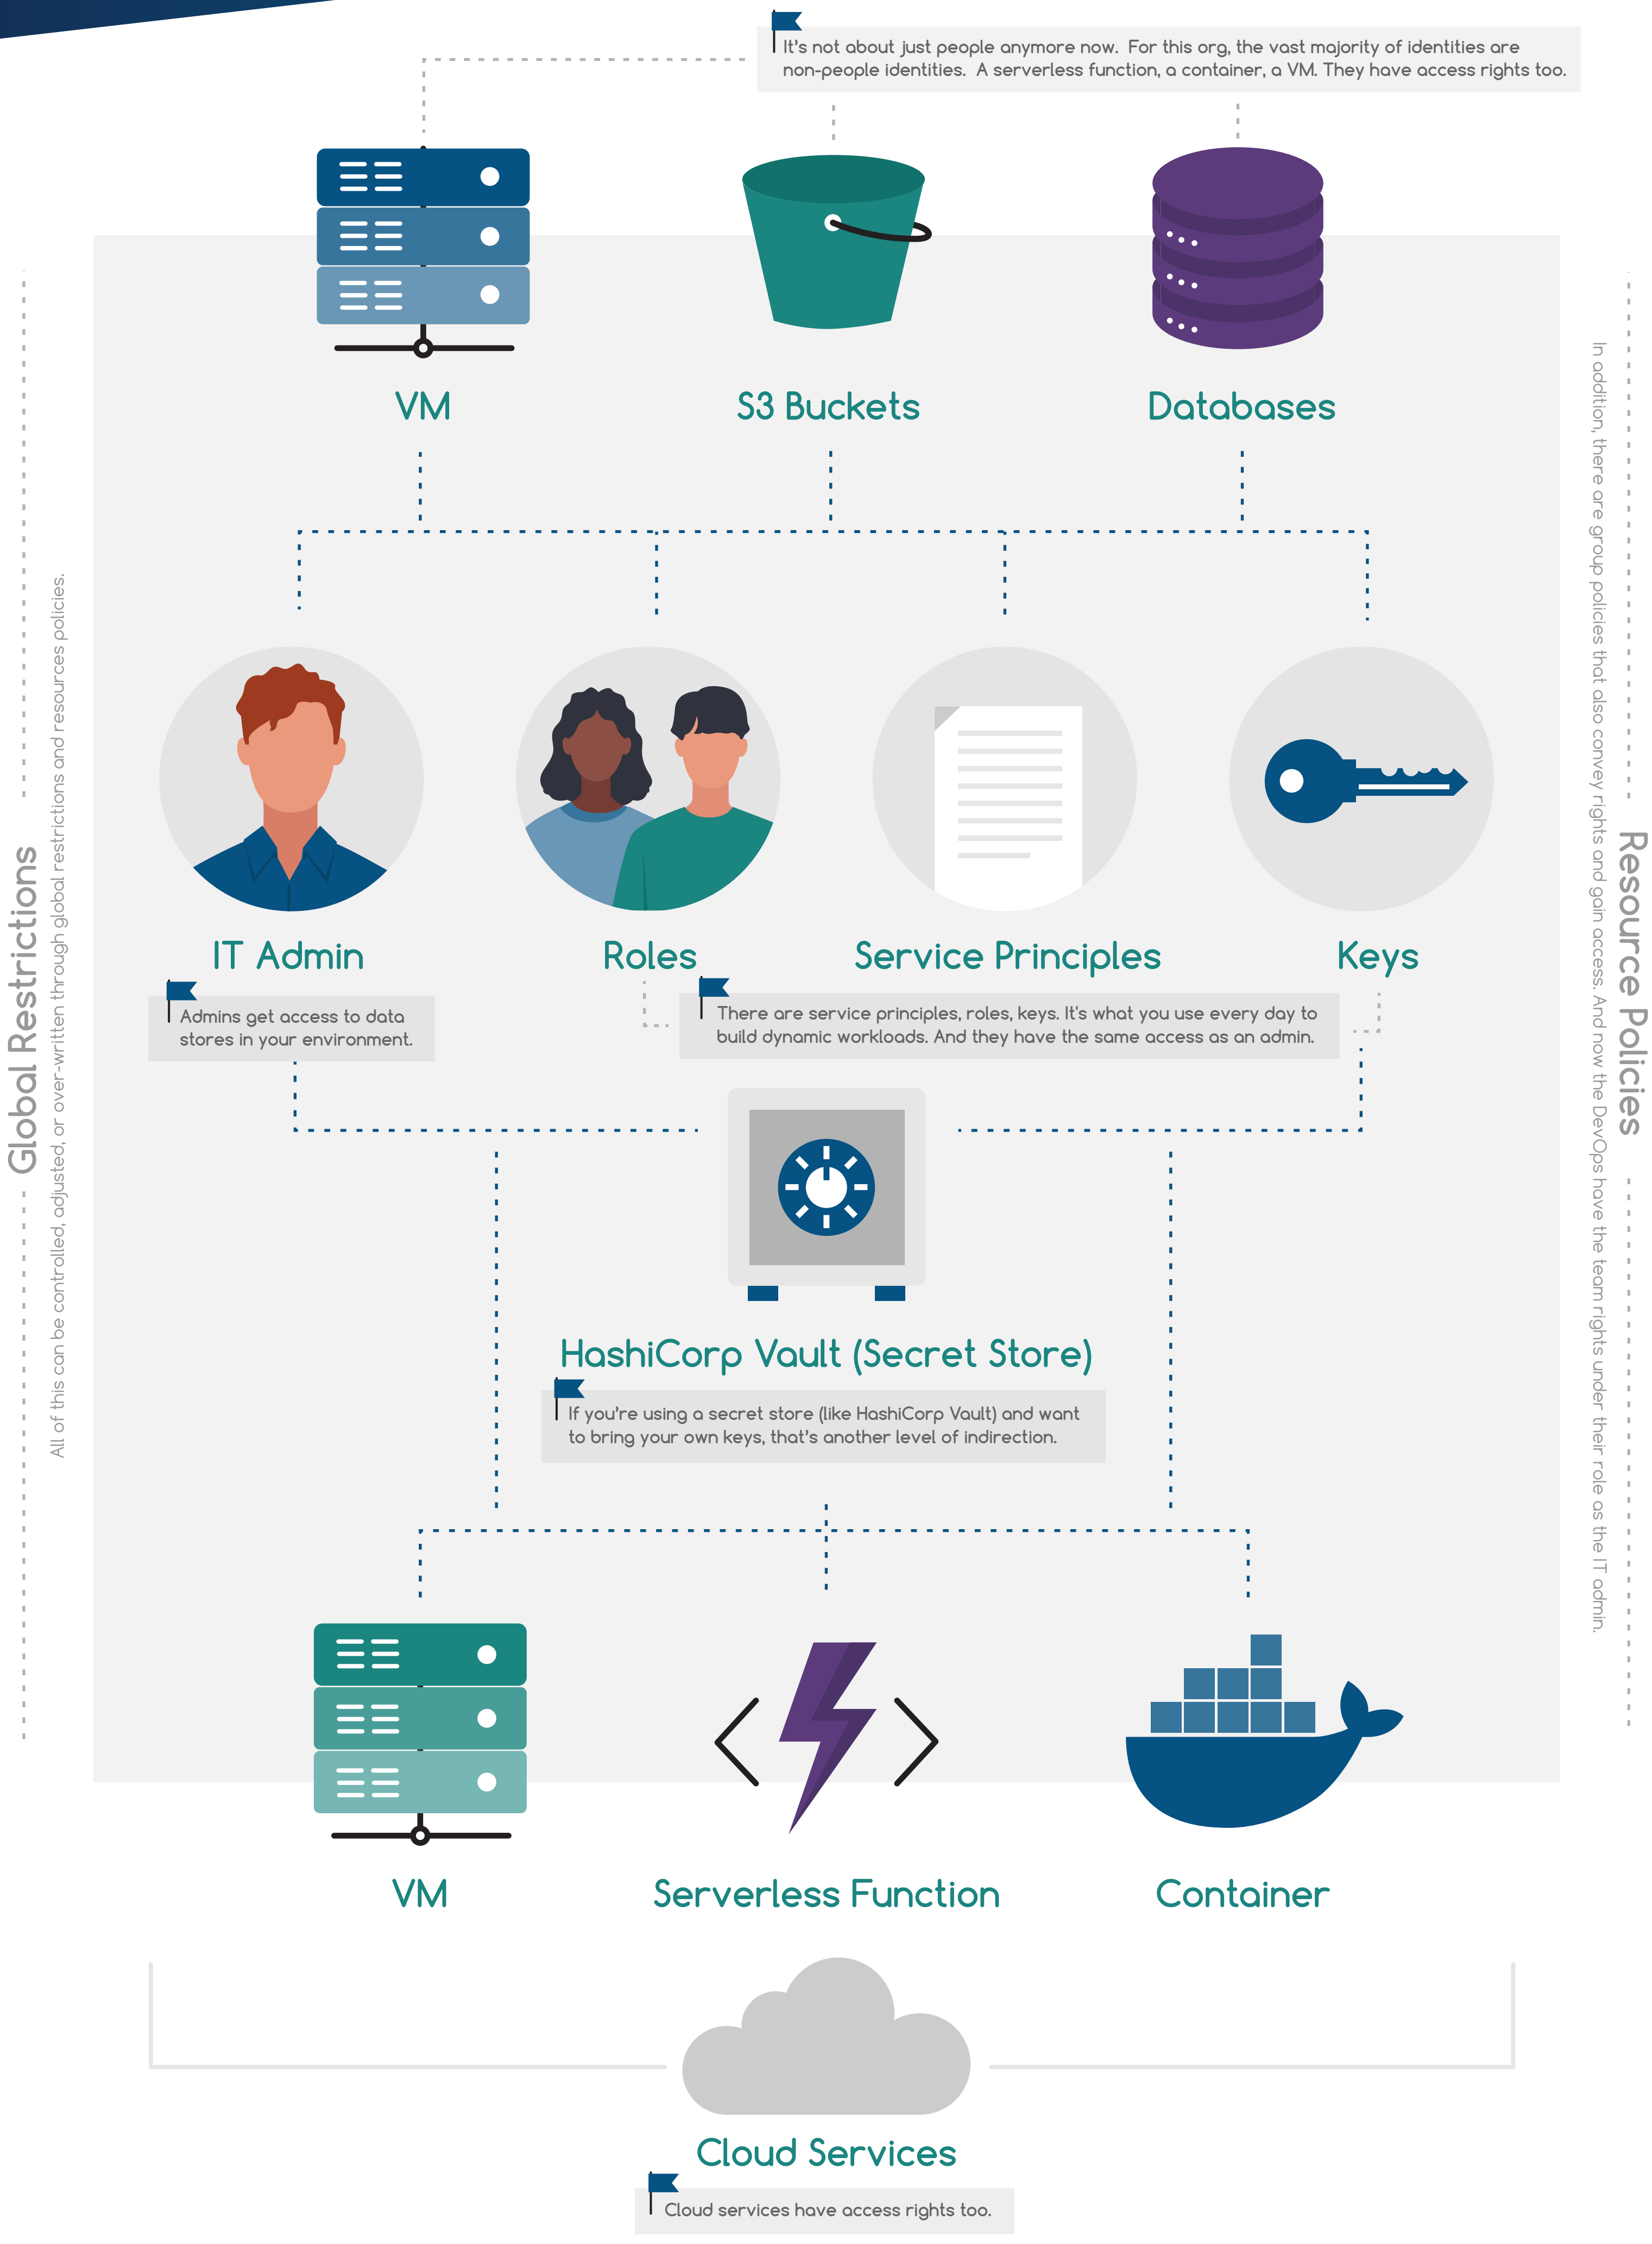

# The Real Cloud Complexity Challenge

Managing human and non-human digital identities is growing in complexity creating risk across public clouds. There are an array of interdependencies and inheritances. Here are the common risks you should know.

**x1000**

Multiply this complexity by 1000, add cloud accounts and subscriptions with Trust Relationships and Permission Inheritance, and you have a ticking time bomb in your cloud.